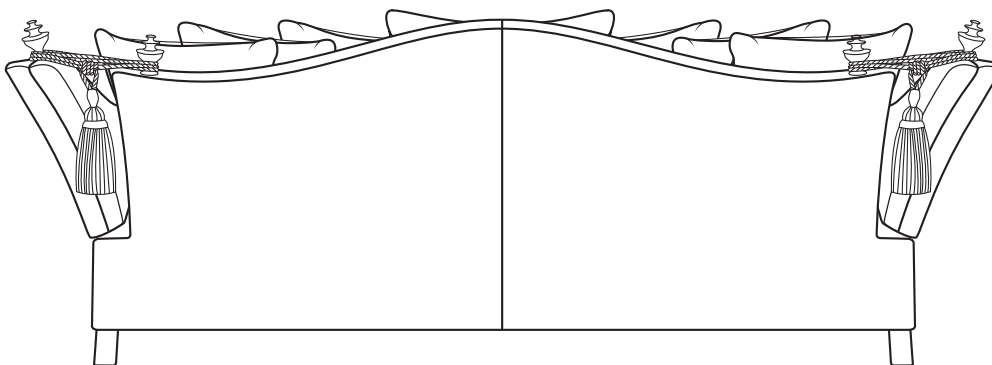

BELLAGIO

3.5 SEATER SCATTER CUSHION

┆ 18cm / 7" ┆ ┆ 206cm / 81" ┆ ┆ 18cm / 7" ┆

69cm / 27"

94cm / 37"

53cm / 21"

92cm / 36"

┆ 242cm / 95" ┆

Overall Height	Overall Width	Overall Depth	Arm Height	Back Height of Frame	Seat Height	Arm Width	Inside Width Arm to Arm	Seat Depth to Cushions	Seat Depth no Cushions
94cm / 37"	242cm / 95"	112cm / 44"	69cm / 27"	92cm / 36"	53cm / 21"	18cm / 7"	206cm / 81"	54cm / 21"	76cm / 30"

Seating sizes vary to a great extent and particularly wherever there are soft cushions involved, this is magnified with front of seat to back cushion depths, whilst formal back cushions will vary with age and plumping. It is essential to note that scatter back cushion depths will adjust from which point you measure, overtime and with plumping, the accurate measurement does not exist as it will resize each and every time you enjoy its comfort.