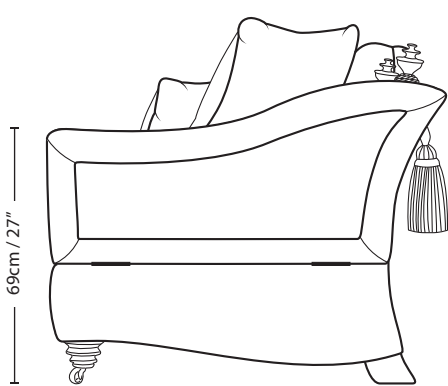

BELLAGIO

3.5 SEATER SCATTER CUSHION

┆ 18cm / 7" ┆ ┆ 206cm / 81" ┆ ┆ 18cm / 7" ┆

69cm / 27"

94cm / 37"

53cm / 21"

92cm / 36"

┆ 242cm / 95" ┆

Overall Height	Overall Width	Overall Depth	Arm Height	Back Height of Frame	Seat Height	Arm Width	Inside Width Arm to Arm	Seat Depth to Cushions	Seat Depth no Cushions
94cm / 37"	242cm / 95"	112cm / 44"	69cm / 27"	92cm / 36"	53cm / 21"	18cm / 7"	206cm / 81"	54cm / 21"	76cm / 30"

Seating sizes vary to a great extent and particularly wherever there are soft cushions involved, this is magnified with front of seat to back cushion depths, whilst formal back cushions will vary with age and plumping. It is essential to note that scatter back cushion depths will adjust from which point you measure, overtime and with plumping, the accurate measurement does not exist as it will resize each and every time you enjoy its comfort.